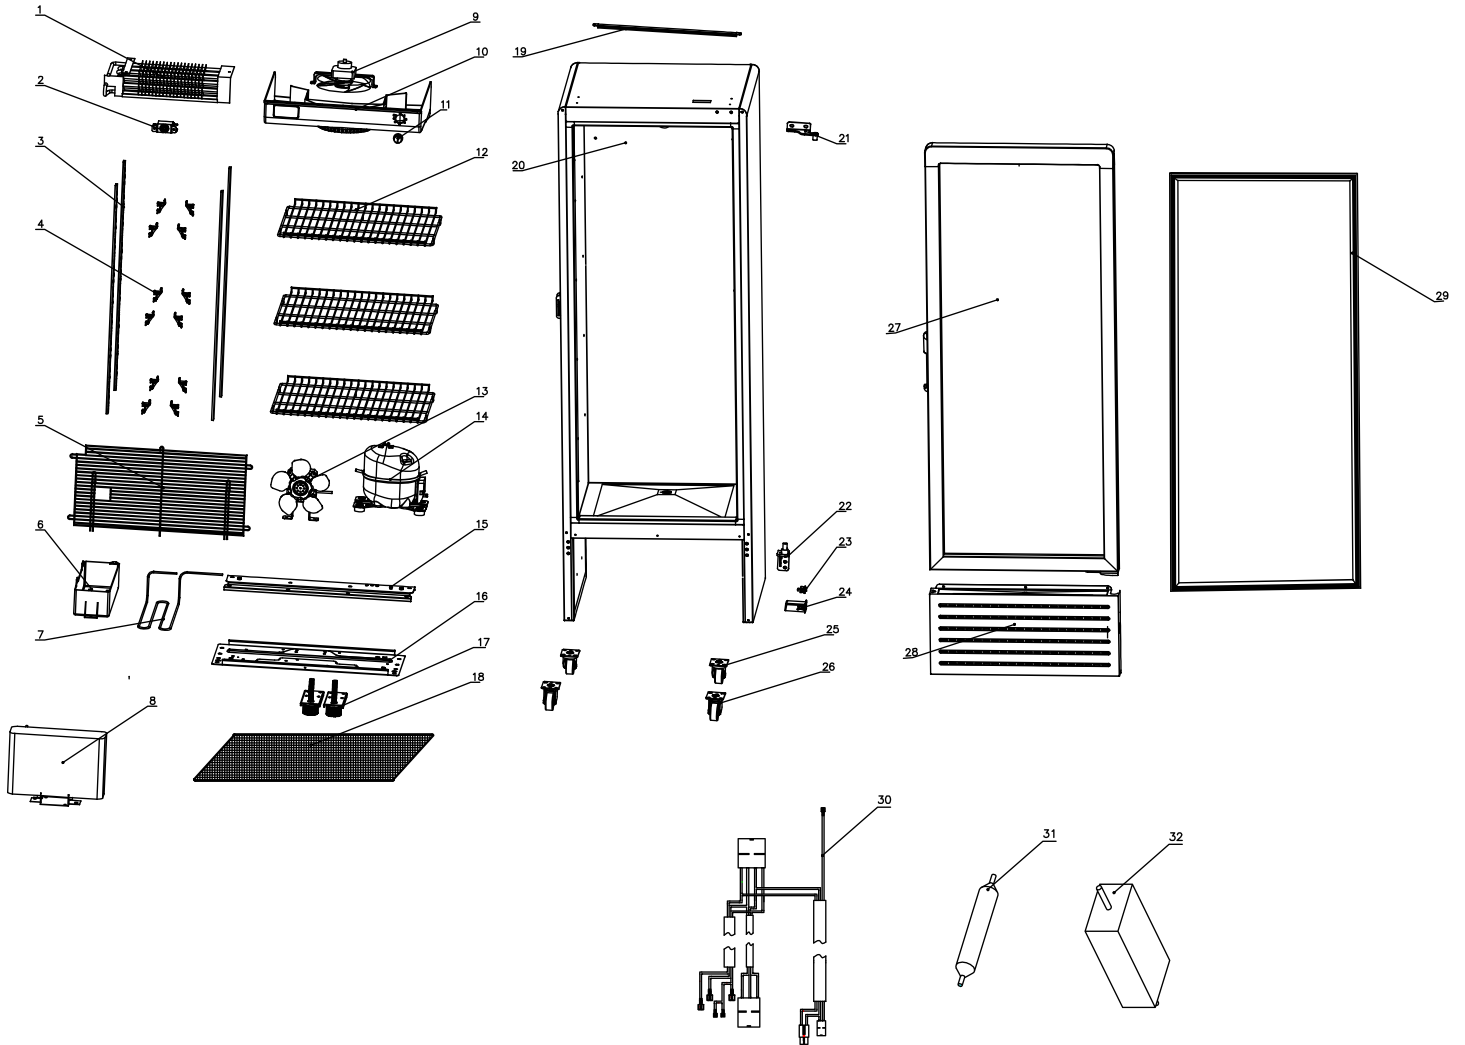

Parts Breakdown

Model RE-CN-215 47586

Parts Breakdown

Model RE-CN-215 47586

Item No.	Description	Position	Item No.	Description	Position	Item No.	Description	Position
AN229	Evaporator for 47586	1	AN239	Knob for 47586	11	AN249	Switch Cover for 47586	24
AN230	Thermostat for 47586	2	AN262	Shelf for 47586	12	AN266	Castor for 47586	25
AN231	Rack for 47586	3	AN241	Condenser Fan for 47586	13	AN251	Universal Castor for 47586	26
AN232	Clip for 47586	4	AN263	Compressor for 47586	14	AN267	Glass Door for 47586	27
AN258	Compressor Cover (Wire Steel) for 47586	5	AN264	Compressor Plate for 47586	15	AN268	Front Cover of Bottom for 47586	28
AN259	Water Storage Box for 47586	6	AN244	Adjustable Foot for 47586	17	AN269	Door Seal for 47586	29
AN260	Condensate Evaporation Pipe for 47586	7	AN265	LED Light for 47586	19	AN255	Power Cord for 47586	30
AN236	Condenser for 47586	8	AN246	Upper Hinge for 47586	21	AN256	Filter for 47586	31
AN237	Evaporator Fan for 47586	9	AN247	Lower Hinge for 47586	22	AN257	Adapter for 47586	32
AN261	Top Fan Cover for 47586	10	AN248	Switch for 47586	23			